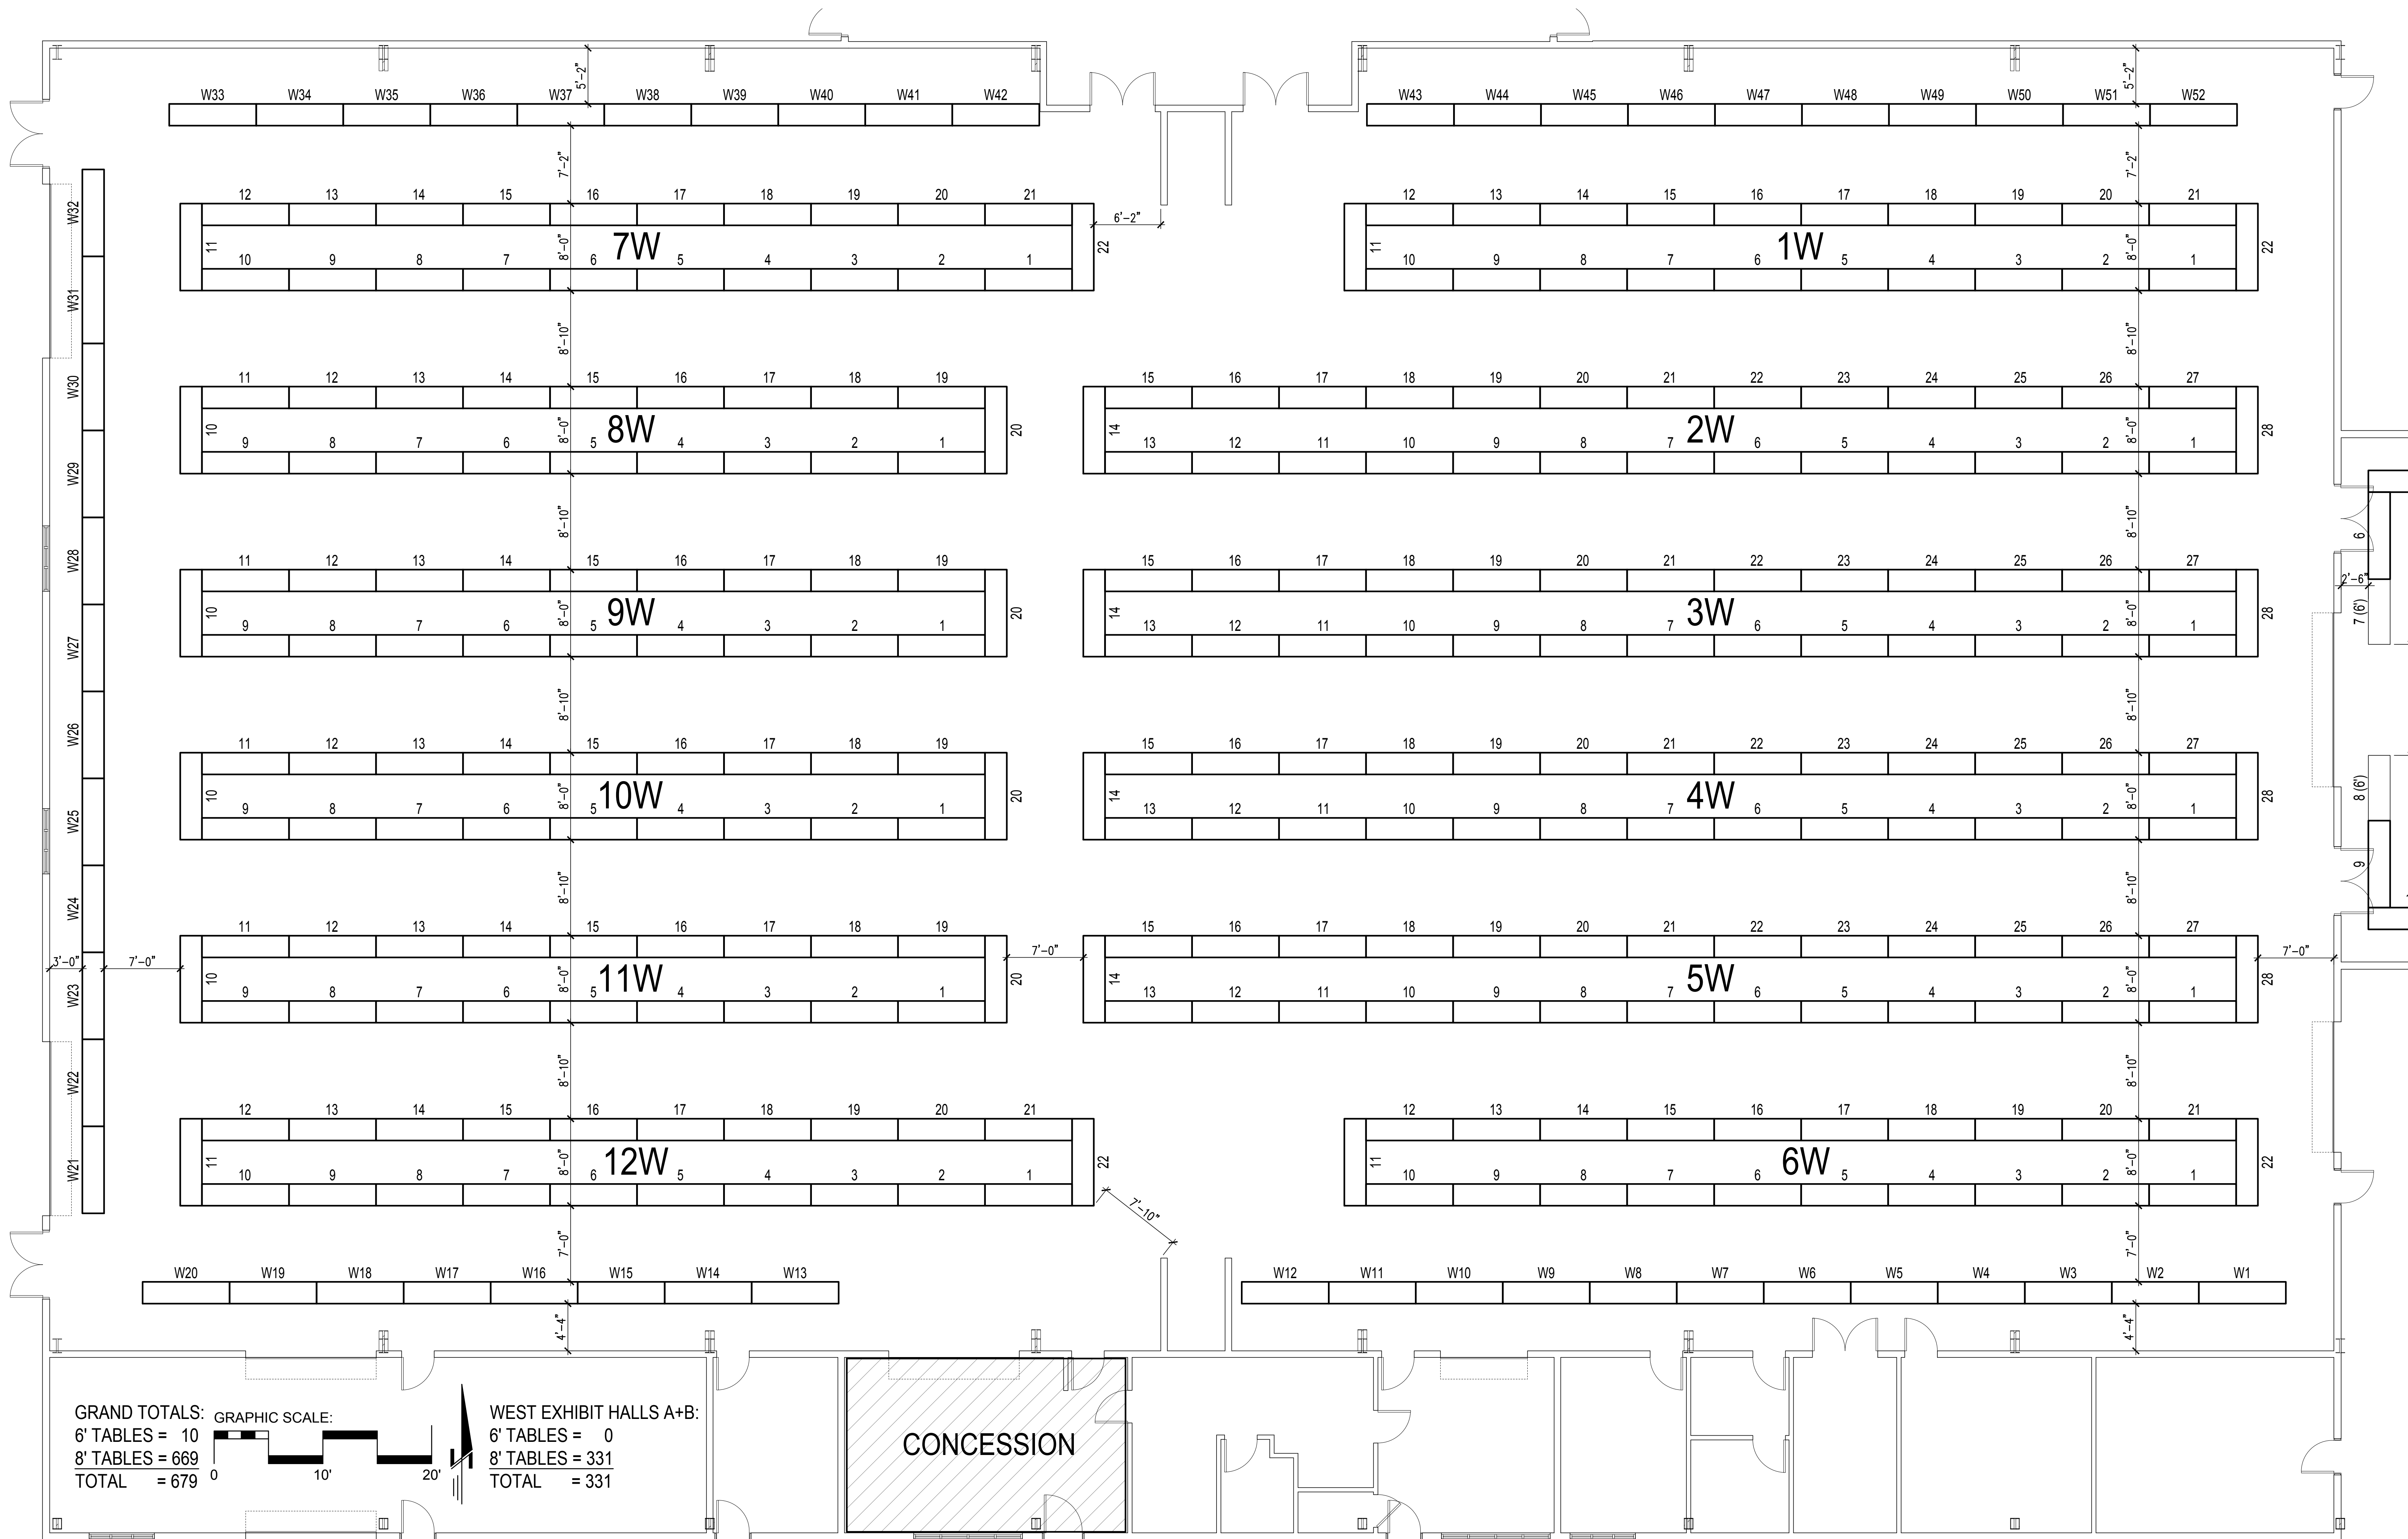

GRAND TOTALS:
 6' TABLES = 10
 8' TABLES = 669
 TOTAL = 679

EAST EXHIBIT HALL:
 6' TABLES = 4
 8' TABLES = 238
 TOTAL = 242

ARAPAHOE COUNTY FAIRGROUNDS: EAST HALL

GRAND TOTALS:
 6' TABLES = 10
 8' TABLES = 669
 TOTAL = 679

MAIN HALL:
 6' TABLES = 2
 8' TABLES = 80
 TOTAL = 82

WEST VESTIBULE:
 6' TABLES = 4
 8' TABLES = 10
 TOTAL = 14

EAST VESTIBULE:
 6' TABLES = 0
 8' TABLES = 10
 TOTAL = 10

ARAPAHOE COUNTY FAIRGROUNDS: MAIN HALL & VESTIBULES