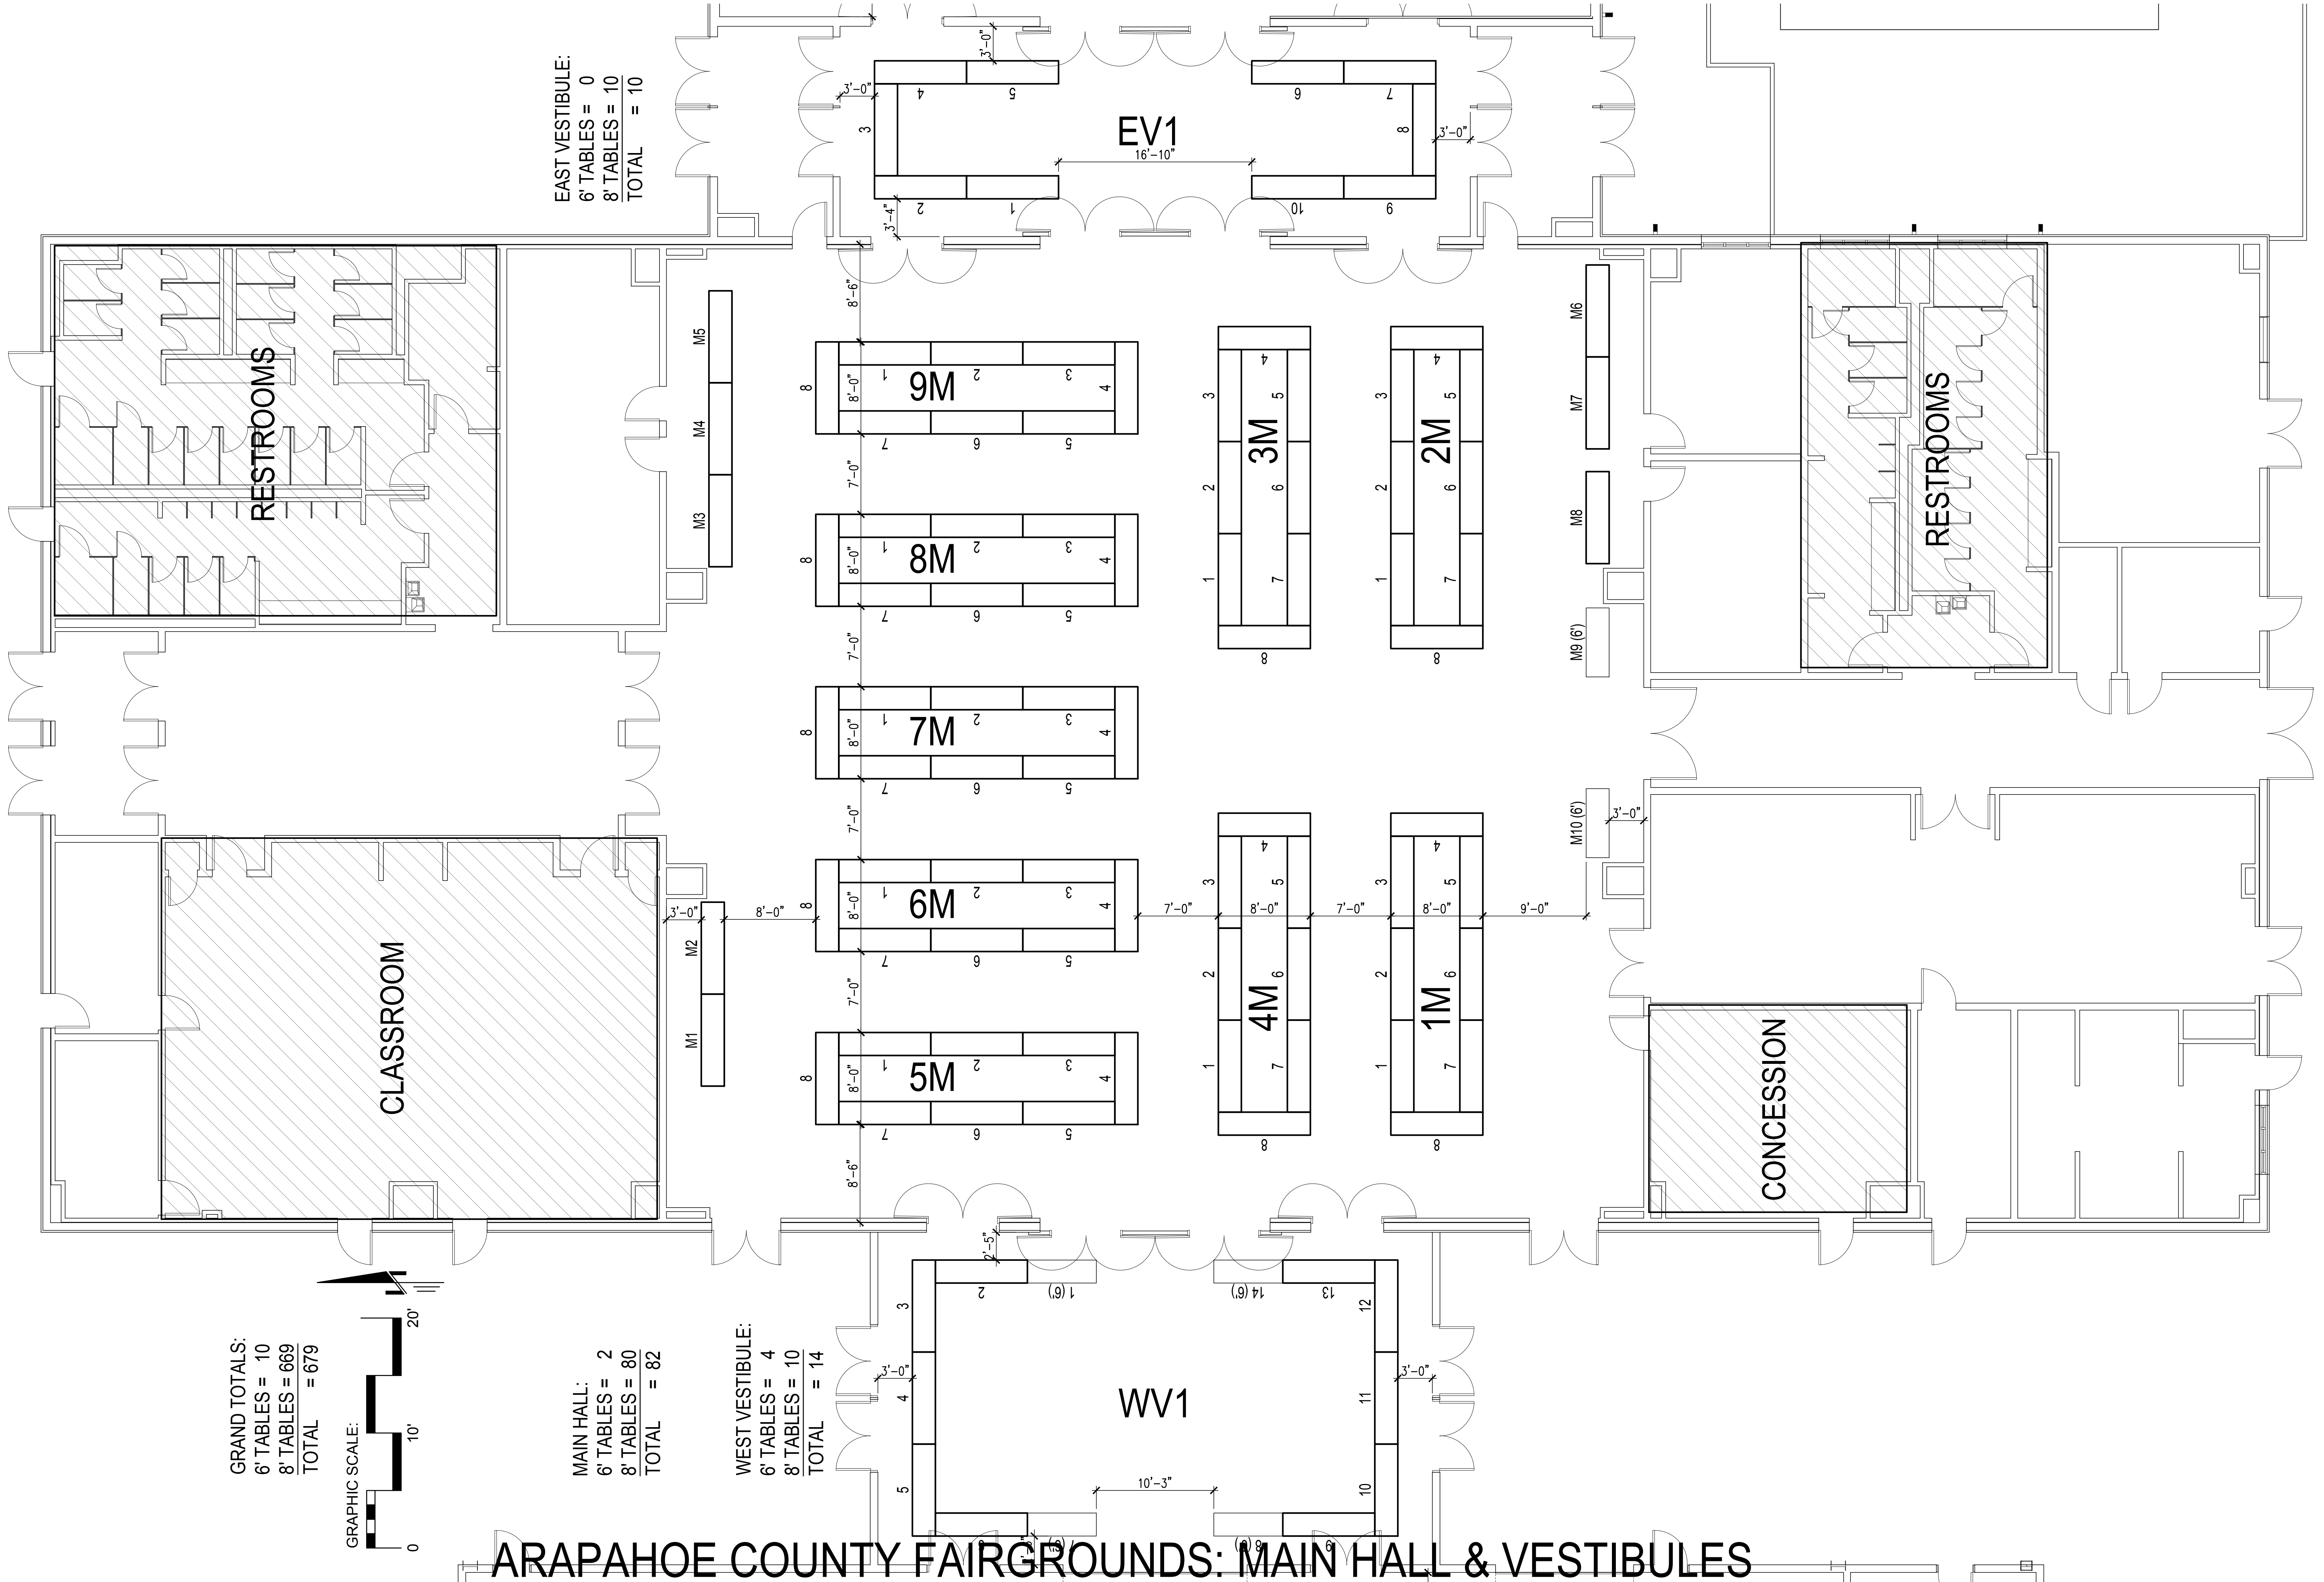

GRAND TOTALS:
 6' TABLES = 10
 8' TABLES = 669
 TOTAL = 679

EAST EXHIBIT HALL:
 6' TABLES = 4
 8' TABLES = 238
 TOTAL = 242

ARAPAHOE COUNTY FAIRGROUNDS: EAST HALL

GRAND TOTALS:
 6' TABLES = 10
 8' TABLES = 669
 TOTAL = 679

MAIN HALL:
 6' TABLES = 2
 8' TABLES = 80
 TOTAL = 82

WEST VESTIBULE:
 6' TABLES = 4
 8' TABLES = 10
 TOTAL = 14

EAST VESTIBULE:
 6' TABLES = 0
 8' TABLES = 10
 TOTAL = 10

ARAPAHOE COUNTY FAIRGROUNDS: MAIN HALL & VESTIBULES