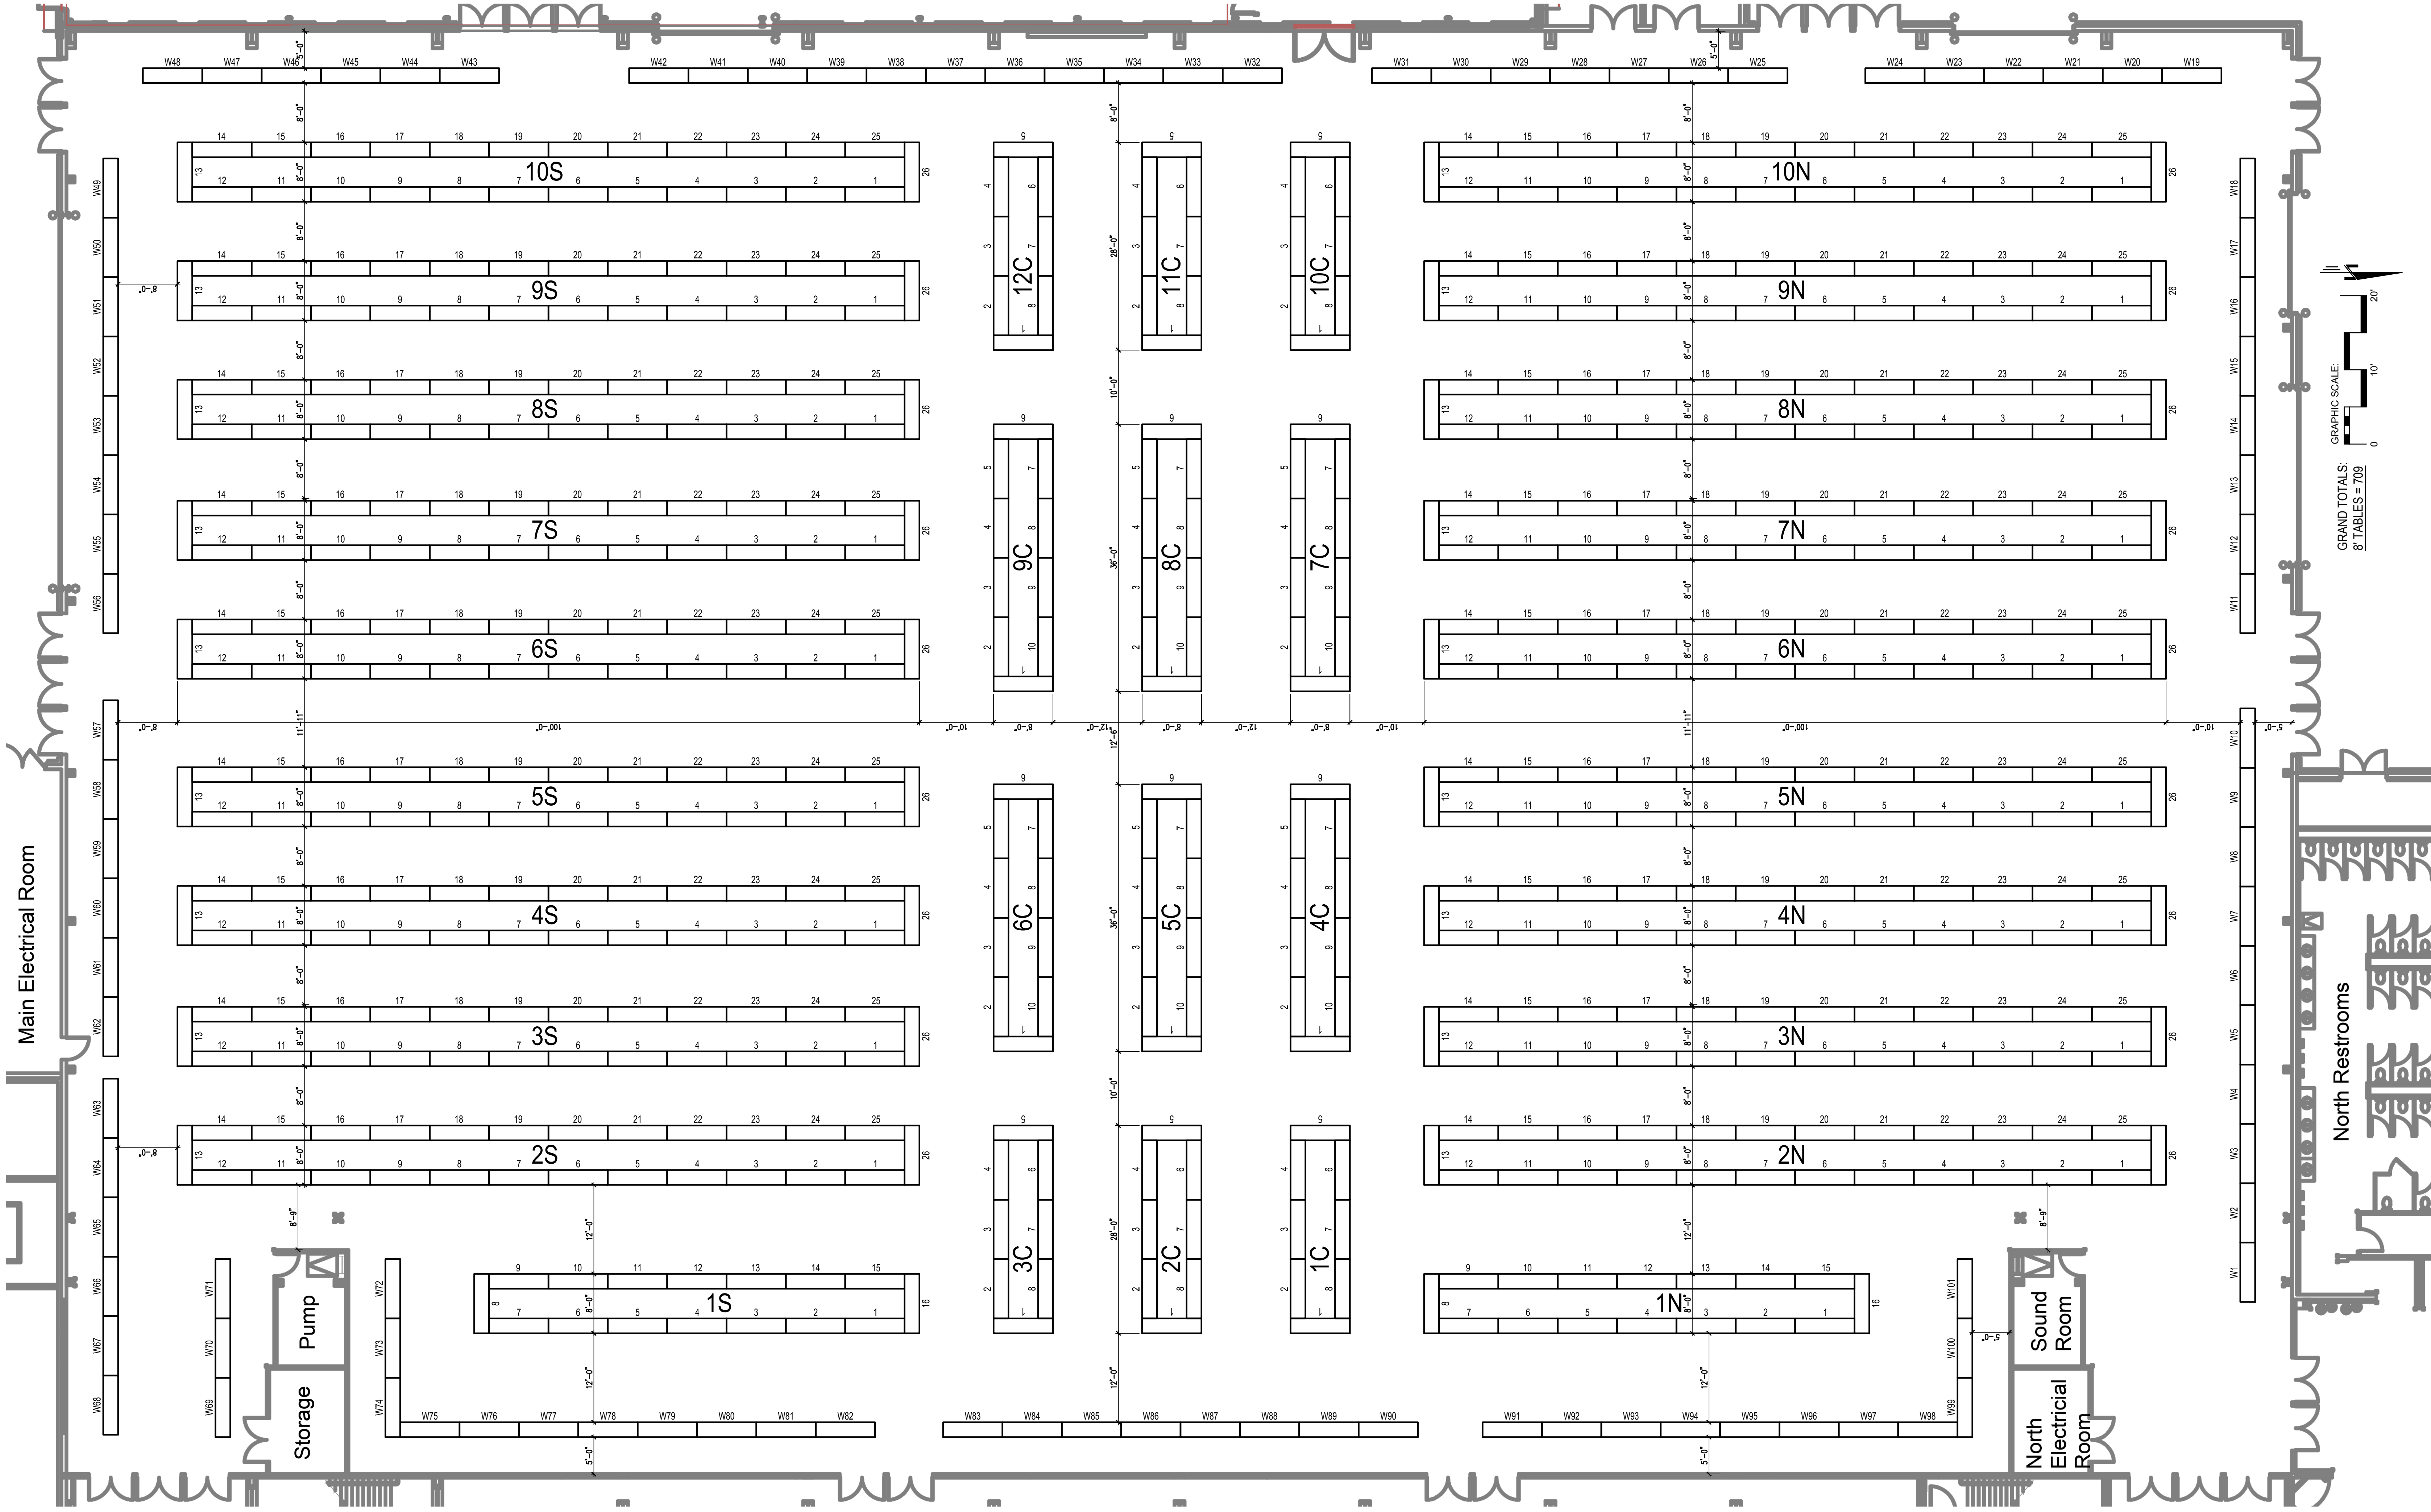

GREELEY EVENT CENTER