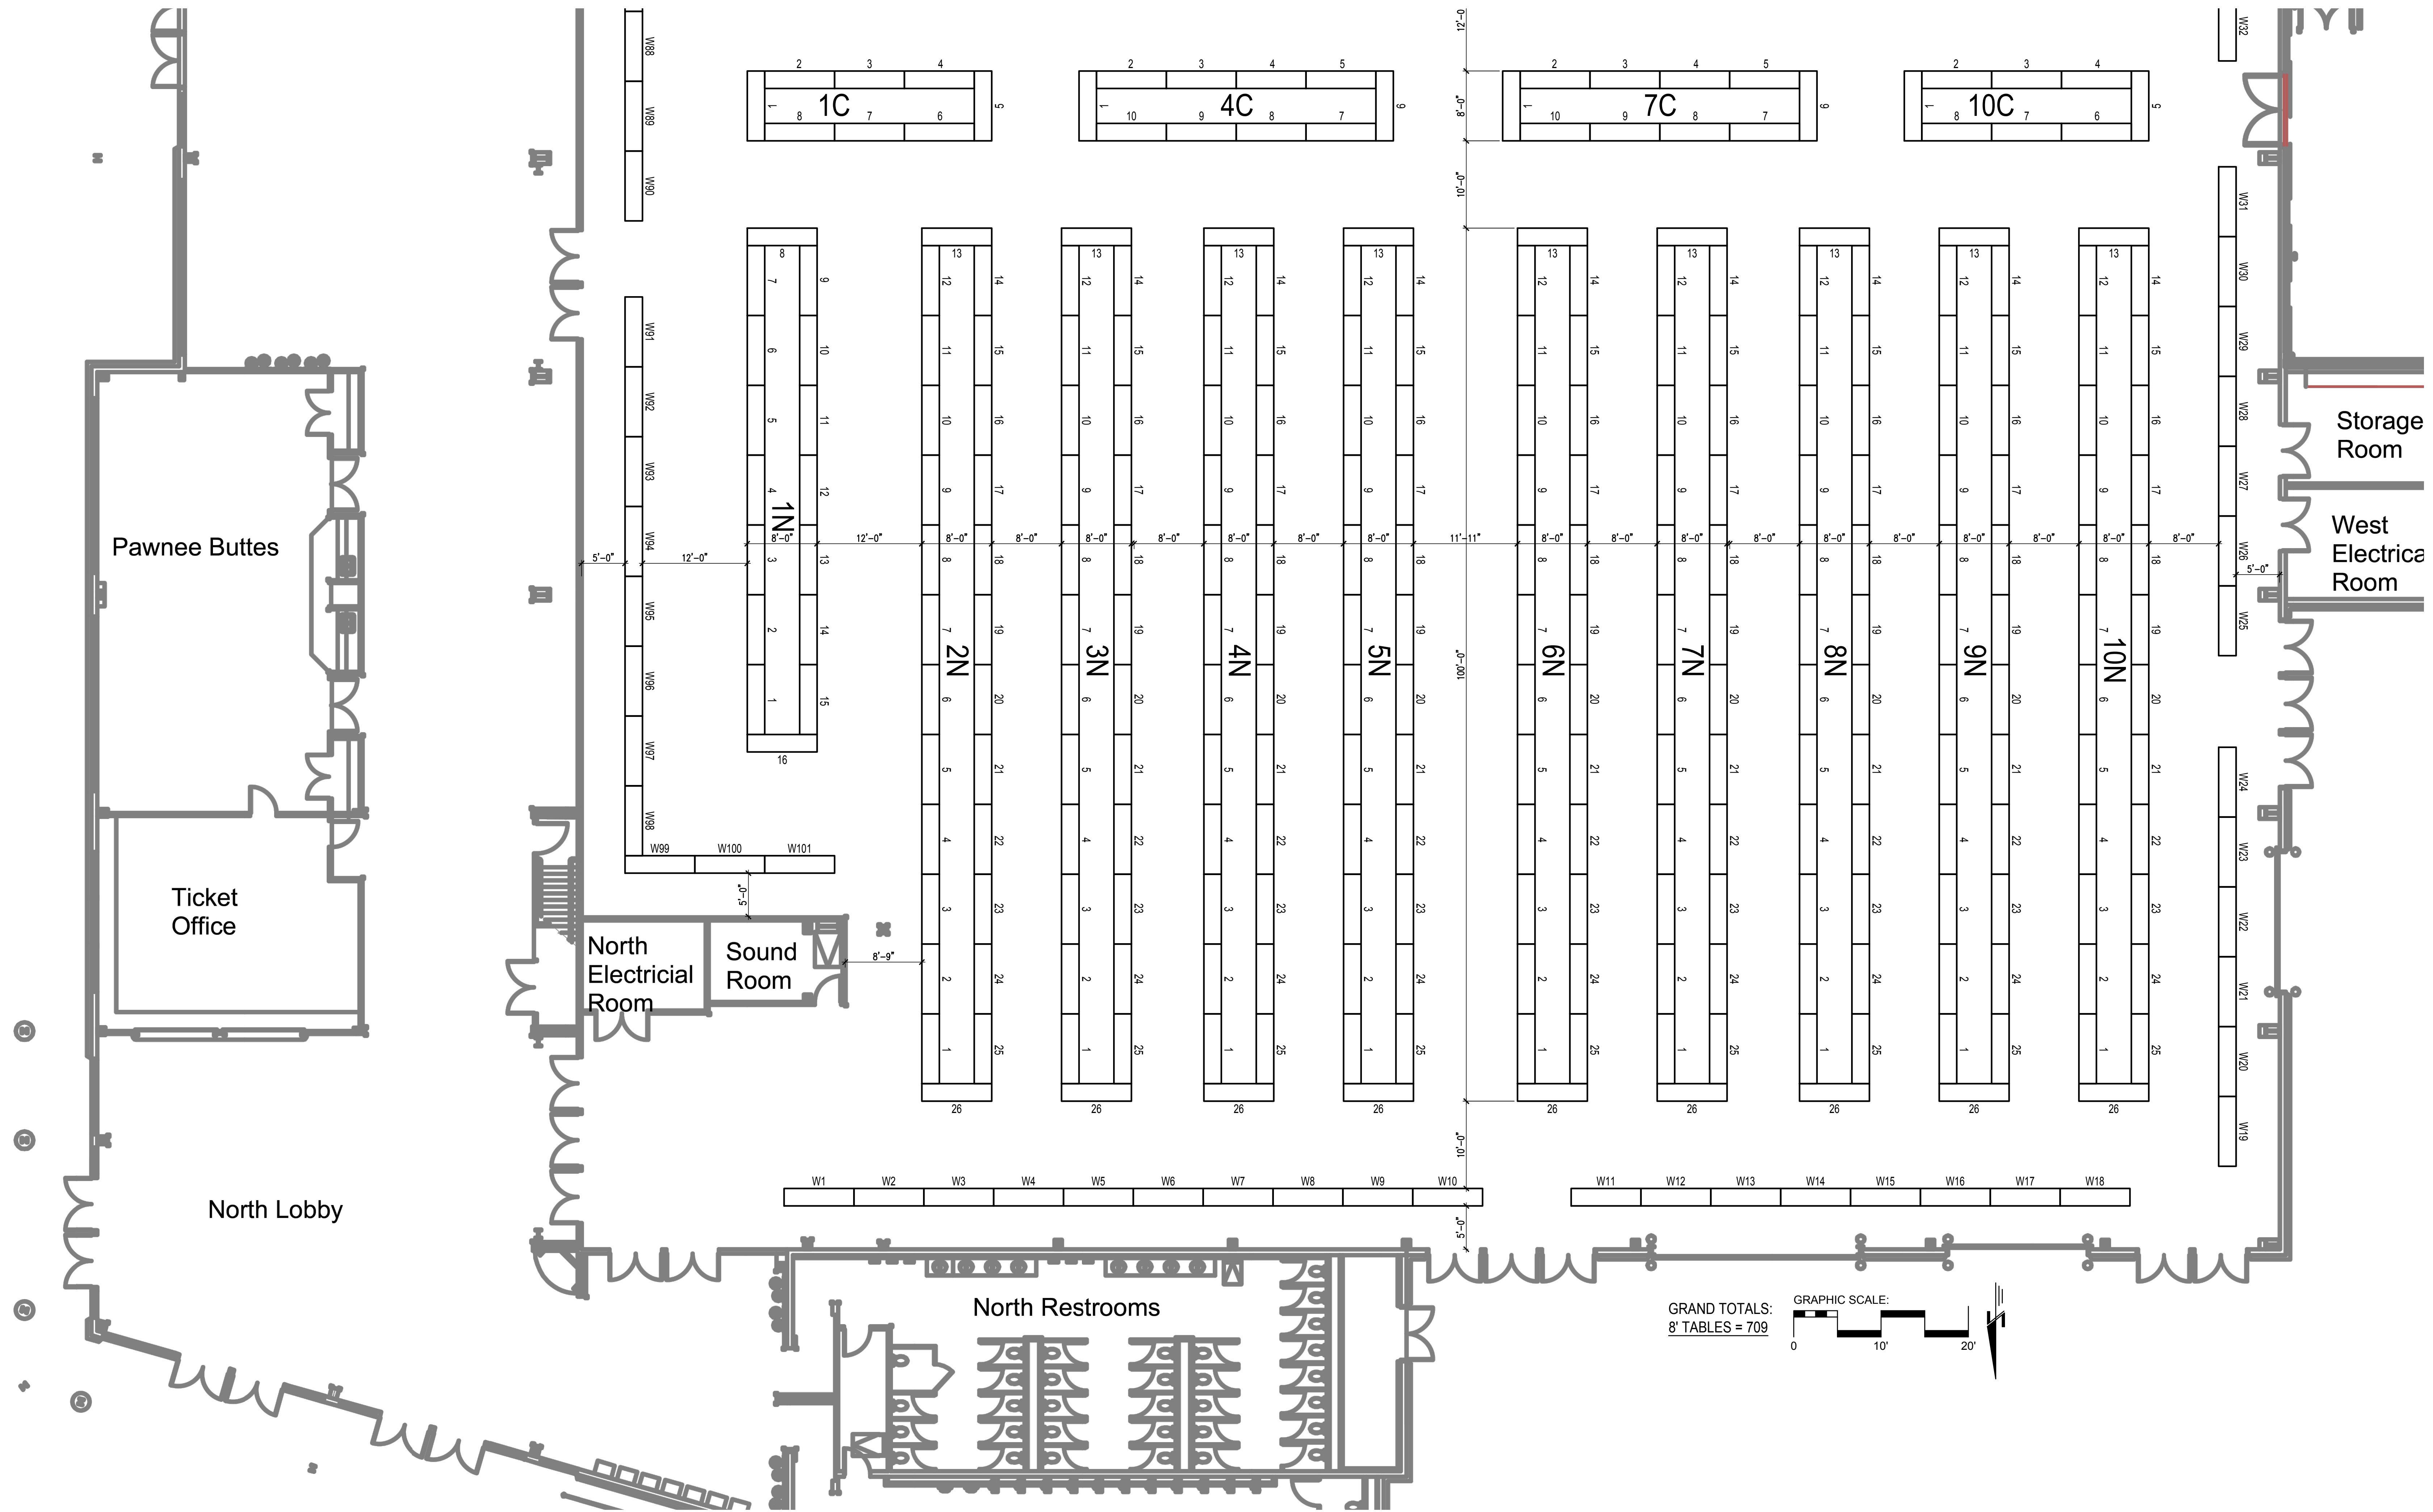

**GREELEY EVENT CENTER**

Lobby

GRAND TOTALS:  
8' TABLES = 709

# GREELEY EVENT CENTER